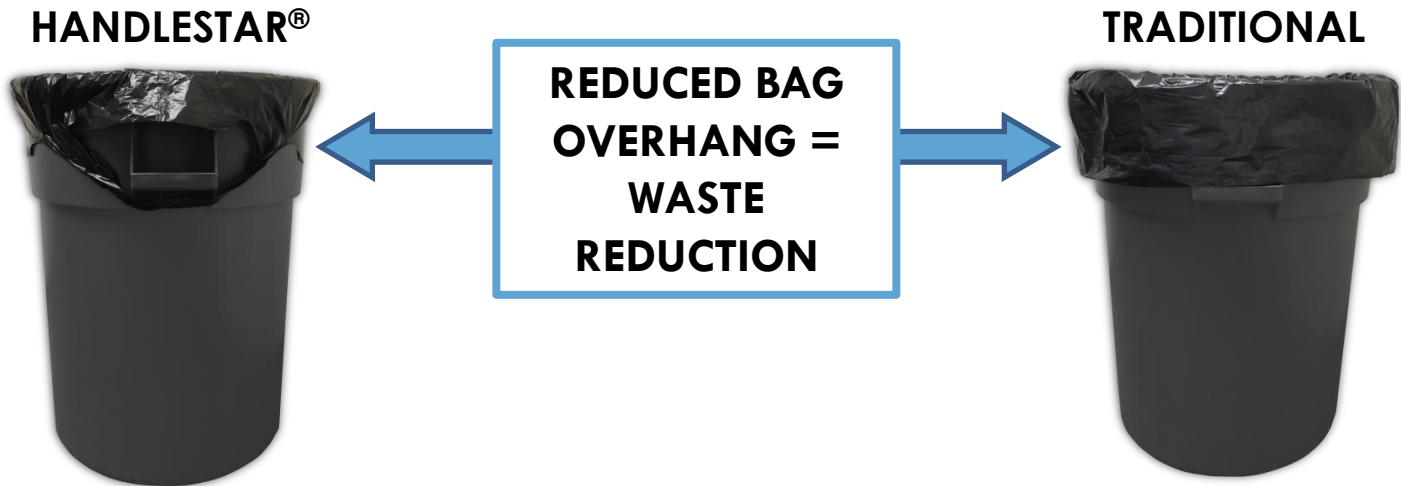

- Premium blended film
- Handles for sanitary waste disposal
- Star-sealed coreless roll offers easy storage
- Custom size and gauge available
- Boxes come with easy to read labels and barcodes

Can Size	Product Code	Size	Micron	Color	Case Pack	Capacity
Medium	13-10683	28.5x40 + 11" handles	20	Natural	200	23 Gallon
Large	13-10684	38x45 + 11" handles	20	Natural	250	44 Gallon
Jumbo	HS60GN	42x47 + 11" handles	20	Black	150	60 Gallon